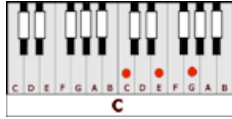

EVIL WAYS – Santana (Gm)

GUITAR / KEYBOARD CHORDS:

Gm = 355333

C = x32010

Gm7 = 31303x

C7 = x32310

D7 = xx0212

INTRO: Gm-C-Gm-C

Gm-C - Gm-C (throughout)

You got to change your evil ways.....baby
Before I start loving you
You got to change, baby
And every word that I say is true

Gm7-C7 (throughout)

BRIDGE: You got me runnin' and hidin'.....All over town
You got me sneakin' and a-peepin'And runnin' me down
D7 (STOP)